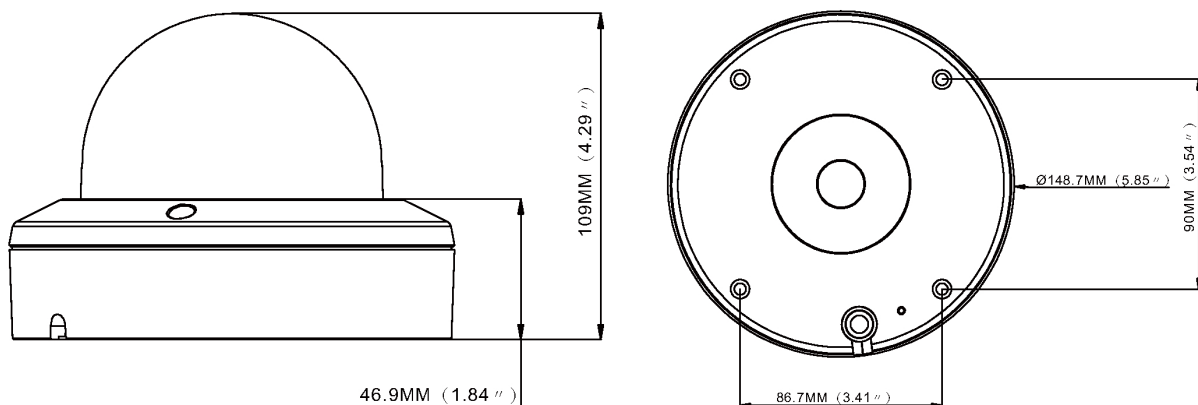

MED-65M2713M0A

Continuation of the specifications

Housing	outdoor
Housing material	aluminium
Heater	no
Power consumption	6.5W
Mounting	wall mount, ceiling mount
Protection rating	IP67
Supply voltage	12VDC
Operating temperature	-30°C ~ +55°C
Text display	supplied
Vandal proof	yes
Certifications	IK10
Parts supplied	manual, bag of screws
Remarks	NDA compliance under Section 889, Part A.

Optional Accessory

SKU	Name	Description
235339	AK-24	Dual camera connection box for Bullet or Fix Dome IN-Series cameras
235525	AK-25	Camera junction box for ceiling pipe DOME-CH6 and wall bracket DOME-WB6
235526	AK-26	Camera junction box for wall- and ceiling mount Fix dome cameras IN-Serie
235340	WB-24	Wall bracket for Dual camera connection box AK-24

Technical Drawing

Masse / Dimensions: mm

eneo is a registered trademark of
VIDEOR E. Hartig GmbH
Carl-Zeiss-Straße 8
63322 Rödermark, Deutschland

Phone: +49 6074 - 888 - 300
Fax: +49 6074 - 888 - 100
E-Mail: info@eneo-security.com
Web: www.eneo-security.com

Stay informed and subscribe
to the eneo newsletter