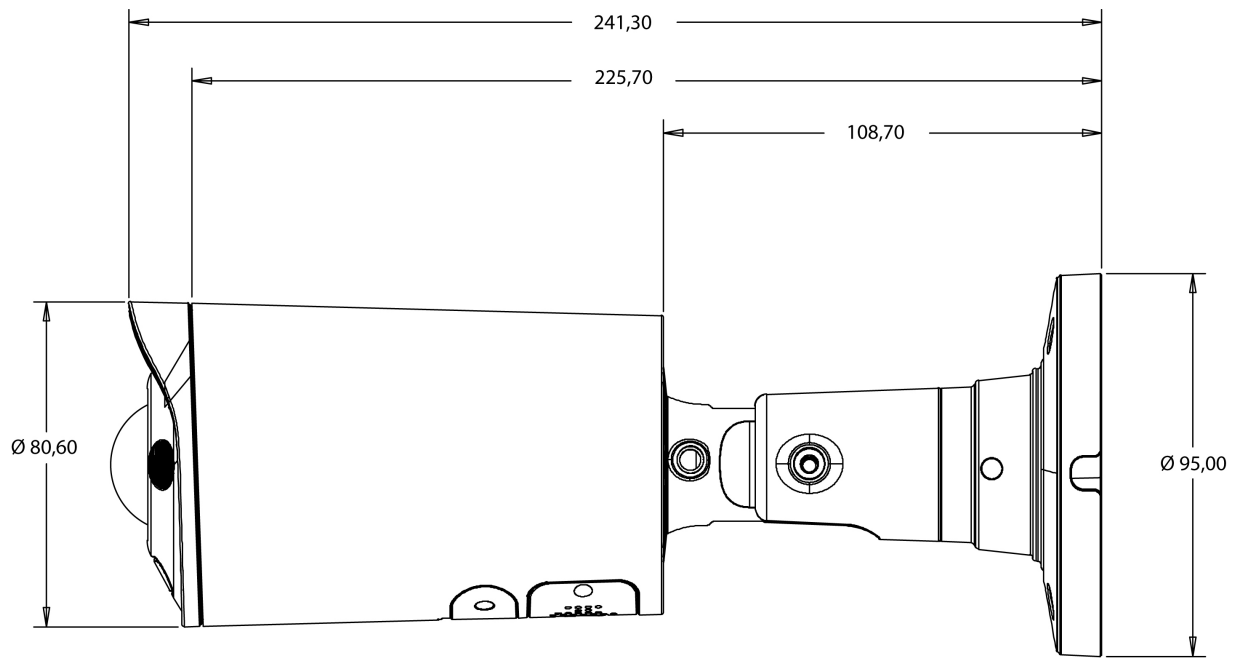

Specifications

| General: | |
|-----------------------|---|
| Dimensions (HxWxD) | 95x241,3mm |
| Illumination | 2x High Power LEDs 850nm,2x Whitelight LED,Infrared,White light |
| Integrated wall mount | yes |
| SDK | upon request |
| Sunshield | yes |
| Text display | ON/OFF switchable |
| Series | eneo IN-Series |
| Camera Type | Multidirektional Kamera, People Count, Retail Intelligence |

INB-58F0002M0PA

Continuation of the specifications

| | |
|---------------------------|--|
| Image resolution max. | 3640x2160 |
| Image Transmission Rate | 25 fps |
| Other | |
| Remarks | NDAA compliance under Section 889, The face detection and license plate recognition functions are only available with an inserted SD card or in conjunction with a recorder from the eneo IN series. |
| Low Speed Shutter | yes |
| Backlight Compensation | BLC, HLC |
| Motion Detector | yes |
| Horizontal Angle of View | 180° |
| Vertical Angle of View | 91° |
| Illumination | Infrared, White light |
| Manufacturer order number | 238642 |

INB-58F0002M0PA

Technical Drawing

Maße / Dimensions: mm

eneo is a registered trademark of
VIDEOR E. Hartig GmbH
Carl-Zeiss-Straße 8

63322 Rödermark, Deutschland

Phone: +49 6074 - 888 - 300
Fax: +49 6074 - 888 - 100
E-Mail: info@eneo-security.com
Web: www.eneo-security.com