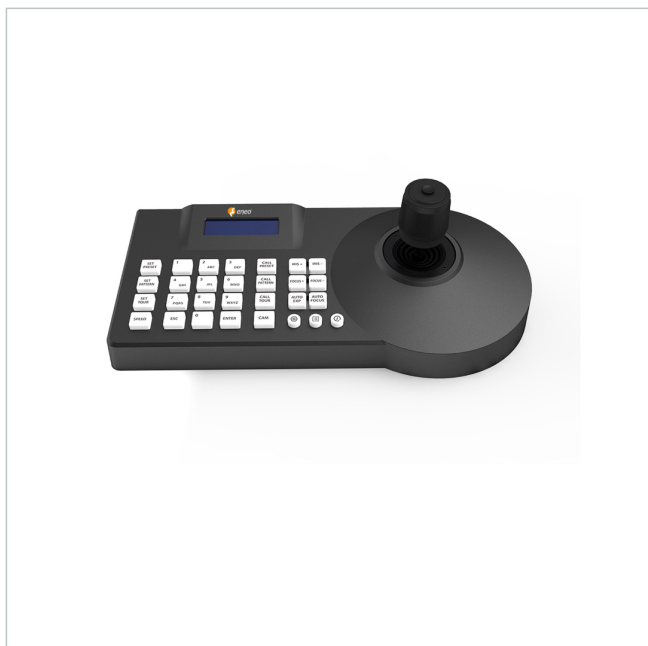

# KBD-3NET

SKU: 239837

Network keyboard with joystick, supports ONVIF protocol, RJ45, 12VDC

## Main Features

Network controller with keyboard

Supports eneo network cameras

Functions PTZ, focus, zoom, preset, tours

Supports standard ONVIF protocol

Connection via RJ45 interface

RS-485 interface supports Pelco D/P protocol

## Specifications

Other	
Dimensions (HxWxD)	140(150)x306x99mm
Remarks	To guarantee you an optimum user experience, we recommend that you only use components of the same brand in a system. If several brands are used in combination, eneo cannot guarantee functionality. If combined use is necessary, we offer a compatibility check for a fee (for more information, see article number #229235 at VIDEOR).,The keyboard can be managed from version 4.12 of the eneo Site Manager (article 218218).
Parts supplied	manual,PSU 100~240VAC
Menu languages	English
Password protection	administrator & users
Serial interfaces protocols	Pelco D,Pelco P,Onvif 2.4
Web browser	Safari ,Firefox ,Google Chrome ,Edge

# KBD-3NET

Continuation of the specifications

Joystick	3-axis
Housing	plastic
Color	anthracite
Power consumption	12W
Operating temperature	0°C ~ +55°C
Weight	1.3kg
Network connection	1 x 10/100BASE-T
Manufacturer order number	239837