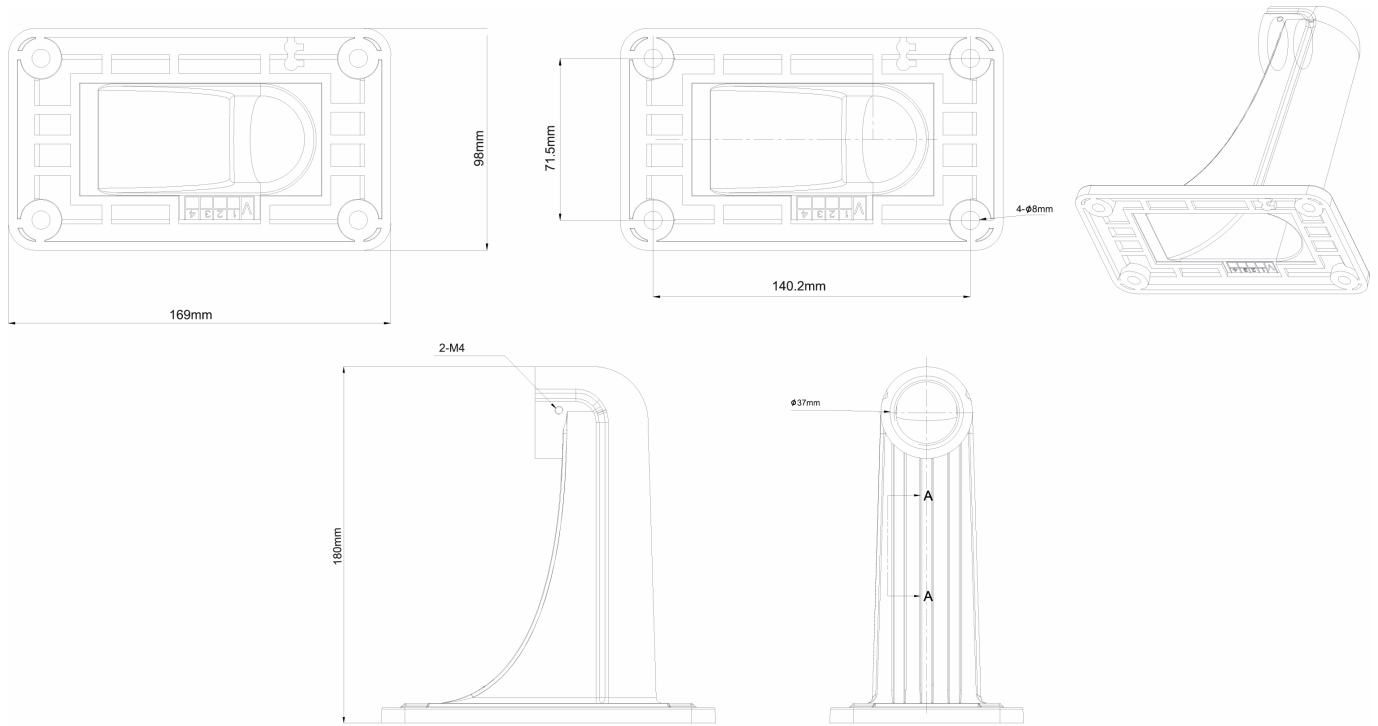

DOME-WB6

SKU: 234755

Wall bracket for Connection box AK-23 and Ceiling pipe DOME-CH6

Specifications

Series	eneo IN-Series
Dimensions (HxWxD)	see drawing
Colour	RAL9003,Pantone P 179-1
Housing	aluminium
Parts supplied	mounting accessories

DOME-WB6

Technical Drawing

Maße / Dimensions: mm

eneo is a registered trademark of
VIDEOR E. Hartig GmbH
Carl-Zeiss-Straße 8
63322 Rödermark, Deutschland

Phone: +49 6074 - 888 - 300
Fax: +49 6074 - 888 - 100
E-Mail: info@eneo-security.com
Web: www.eneo-security.com