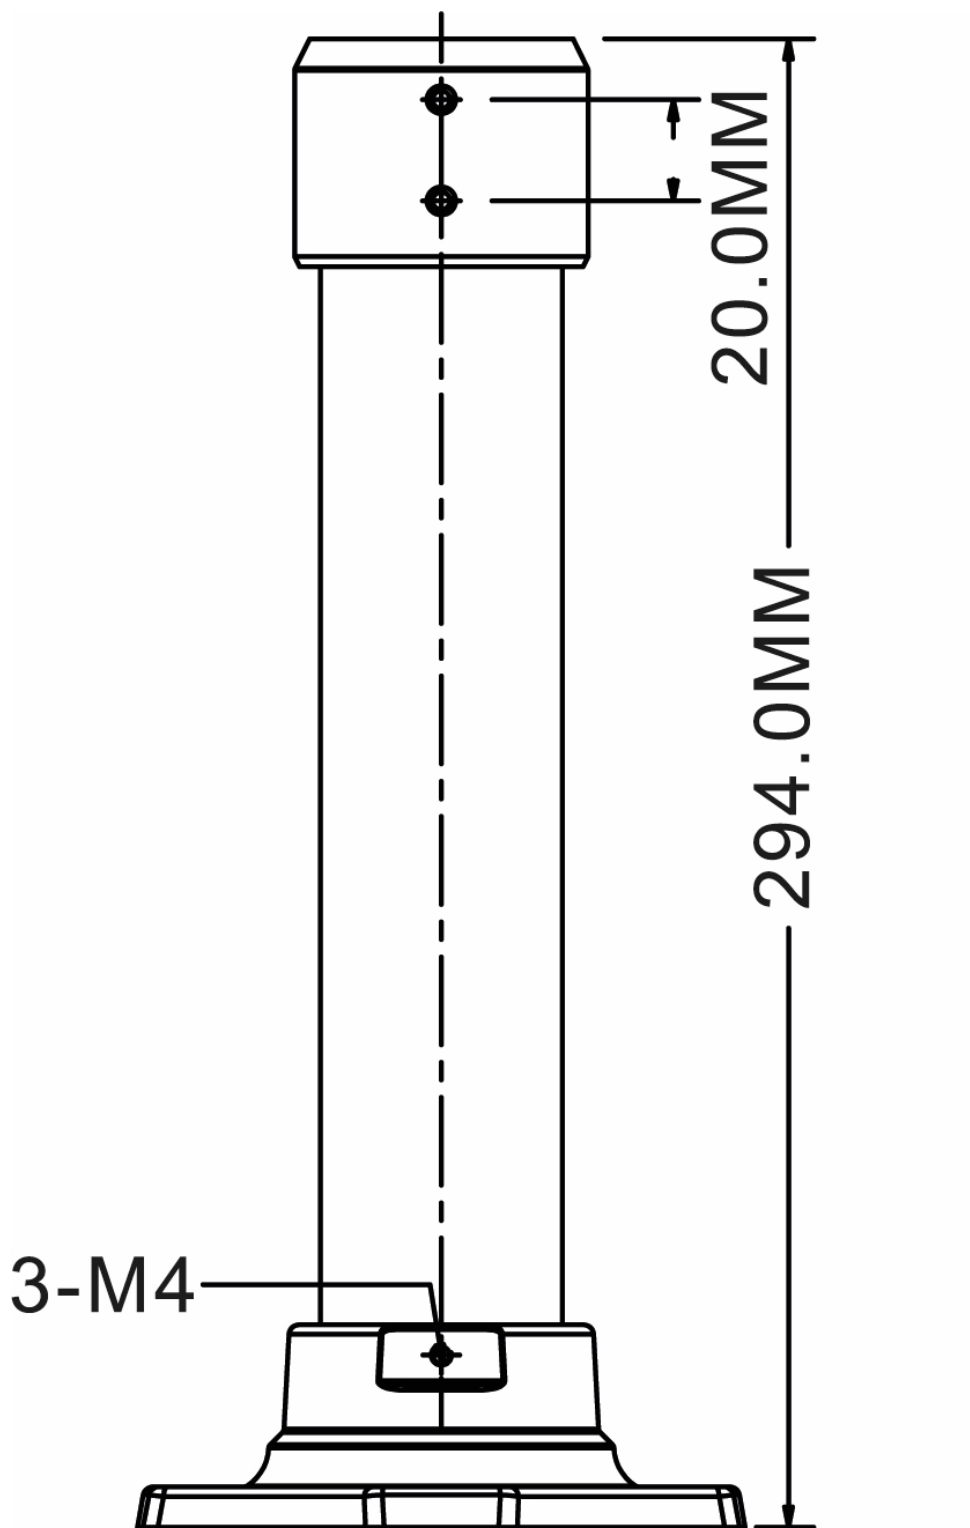

DOME-CH6

SKU: 234756

Ceiling pipe for Junction box AK-23 and Wall bracket DOME-WB6

Specifications

Series	eneo IN-Series
Dimensions (HxWxD)	see drawing
Weight	520g
Colour	RAL9003,Pantone P 179-1
Housing	aluminium
Protection rating	IP64
Parts supplied	mounting accessories

DOME-CH6

Technical Drawing

Maße / Dimensions: mm

eneo is a registered trademark of
VIDEOR E. Hartig GmbH
Carl-Zeiss-Straße 8
63322 Rödermark, Deutschland

Phone: +49 6074 - 888 - 300
Fax: +49 6074 - 888 - 100
E-Mail: info@eneo-security.com
Web: www.eneo-security.com