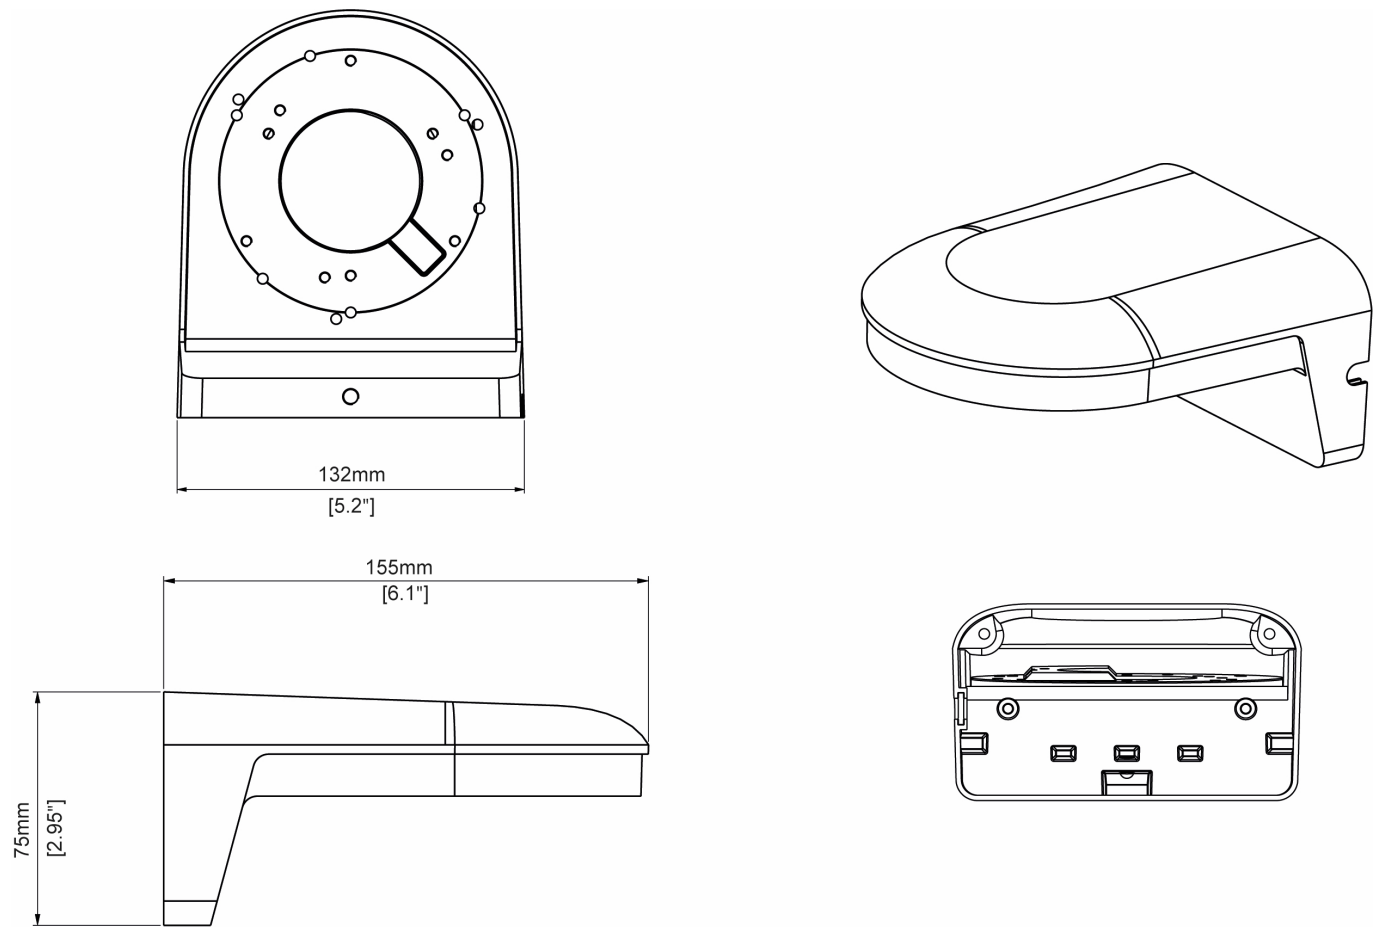

DOME-WB7

SKU: 234757

Wall bracket for Mini Dome IND-42M2808M0A

Specifications

Series	eneo IN-Series
Dimensions (HxWxD)	see drawing
Weight	450g
Colour	RAL9003,Pantone P 179-1
Housing	aluminium
Protection rating	IP64
Parts supplied	mounting accessories

DOME-WB7

Technical Drawing

Maße / Dimensions: mm

eneo is a registered trademark of
VIDEOR E. Hartig GmbH
Carl-Zeiss-Straße 8
63322 Rödermark, Deutschland

Phone: +49 6074 - 888 - 300
Fax: +49 6074 - 888 - 100
E-Mail: info@eneo-security.com
Web: www.eneo-security.com