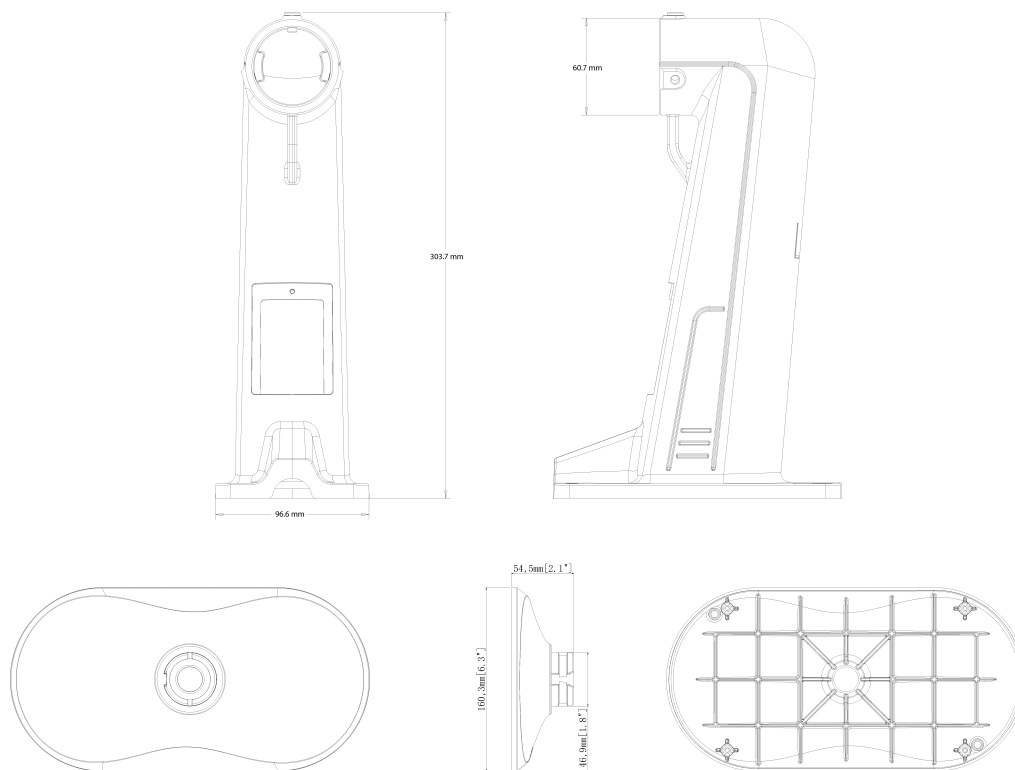

# WB-24

SKU: 235340

Wall bracket for Dual camera connection box AK-24

## Specifications

Series	eneo IN-Series
Dimensions (HxWxD)	see drawing
Weight	1.5kg
Colour	RAL9003,Pantone P 179-1
Housing	aluminium
Protection rating	IP64
Parts supplied	mounting accessories

# WB-24

## Technical Drawing

Maße / Dimensions: mm