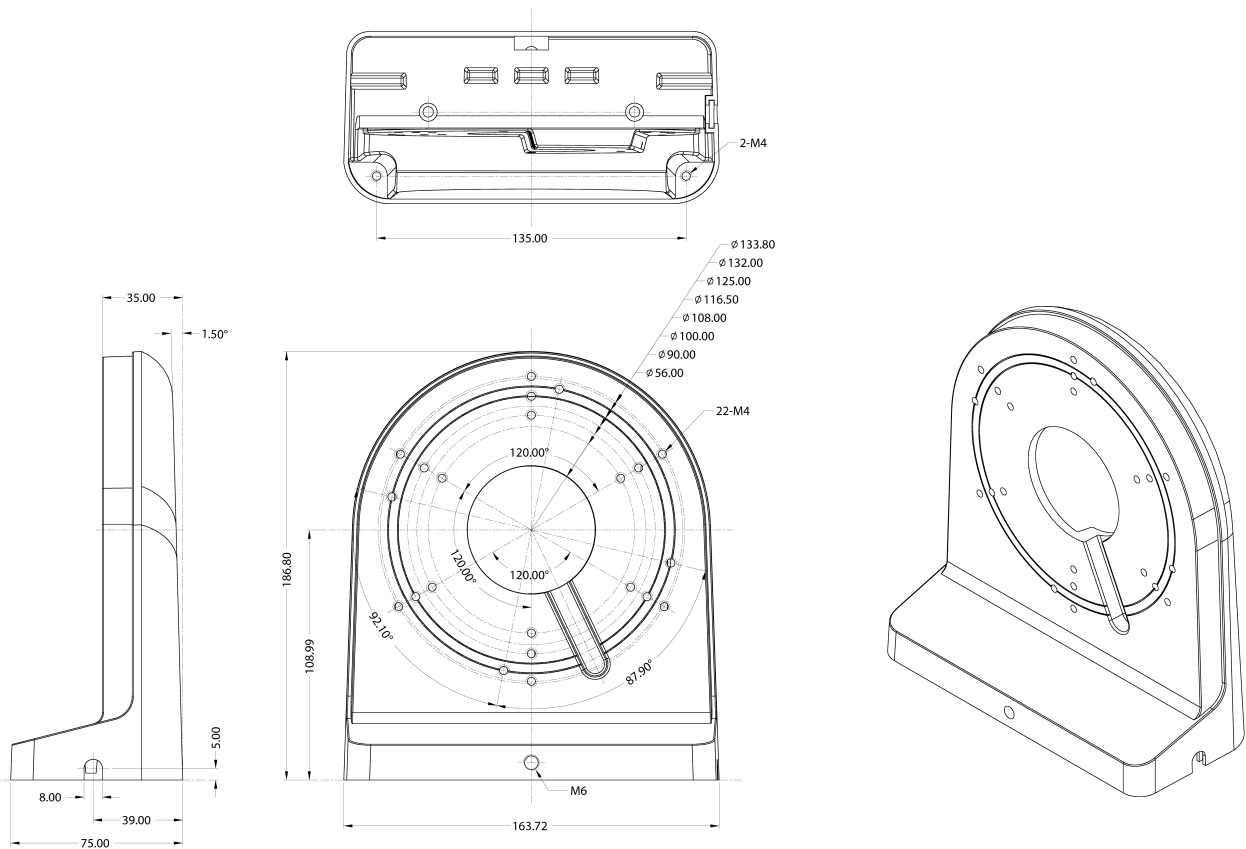

DOME-WB8

SKU: 236663

Wall bracket for PTZ dome INP-54M2812M0A and IND-5 Dome Series

Main Features

Specifications

Other	
Dimensions (HxWxD)	siehe Maßzeichnung
eneo_test	4260229840450
Parts supplied	mounting accessories
Series	eneo IN-Serie
Housing	Aluminium
Farbe	Pantone P 179-1, RAL 9003
Gehäuse	Aluminium
Hersteller-Nummer	236663
EAN/GTIN	4260229840450

DOME-WB8

Technical Drawing

Maße / Dimensions: mm

eneo is a registered trademark of
VIDEOR E. Hartig GmbH
Carl-Zeiss-Straße 8

63322 Rödermark, Deutschland

Phone: +49 6074 - 888 - 300
Fax: +49 6074 - 888 - 100
E-Mail: info@eneo-security.com
Web: www.eneo-security.com